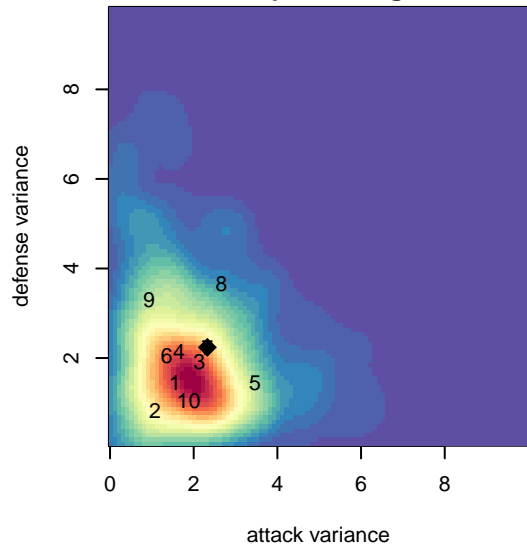

Boise Nationals Bayern Red B02

Boise Nationals
 Boise, ID
 B02 total strength=542
 attack=0.75 defense=0.22
 fall league = Idaho D3 A U12
 spr league = Spr Idaho D3 A U12

alt names used:
 BNSC BAYERN RED
 BNSC-BAYERN-RED (ID)
 BNSC BAYERN RED
 BOISE NATIONALS BAYERN RED (ID)

Venues played:
 2014 Idaho D3 A U12
 2014 GEM State Challenge U12B Gold U12
 2014 Spr Idaho D3 A U12

Boise Nationals Bayern Red B02
 Dots are actual minus expected GF (blue circles) and GA (red triangles).
 Blue line is smoothed change in attack strength. Red is smoothed change in defense strength.

**attack and defense variance (black dot)
relative to other teams
and top 10 in region**

**attack and defense rating
relative to others at age
and all opponents in last 13 months**

Performance relative to 13 month average