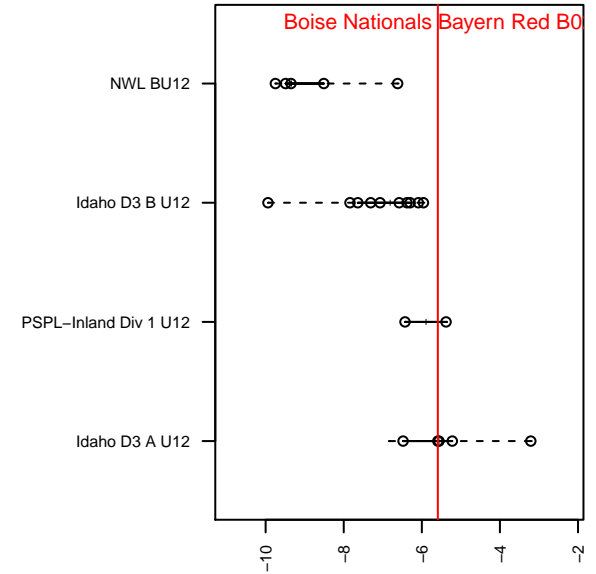

Boise Nationals Bayern Red B02

Boise Nationals
 Boise, ID
 B02 total strength=542
 attack=0.75 defense=0.22
 fall league = Idaho D3 A U12
 spr league = Spr Idaho D3 A U12

alt names used:
 BNSC BAYERN RED
 BNSC-BAYERN-RED (ID)
 BNSC BAYERN RED
 BOISE NATIONALS BAYERN RED (ID)

Venues played:
 2014 Idaho D3 A U12
 2014 GEM State Challenge U12B Gold U12
 2014 Spr Idaho D3 A U12

Boise Nationals Bayern Red B02
 Dots are actual minus expected GF (blue circles) and GA (red triangles).
 Blue line is smoothed change in attack strength. Red is smoothed change in defense strength.

**attack and defense variance (black dot)
relative to other teams
and top 10 in region**

**attack and defense rating
relative to others at age
and all opponents in last 13 months**

Performance relative to 13 month average